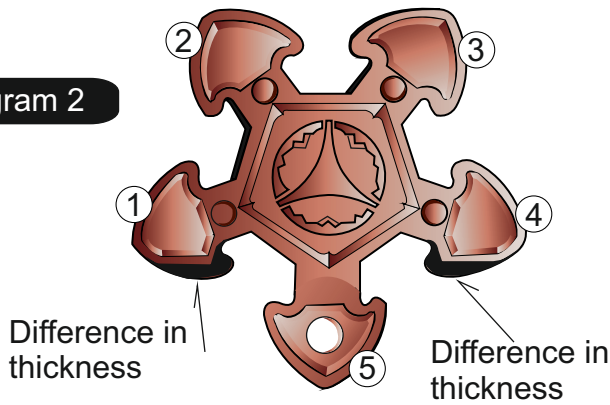

## Huzzle Cast O'Gear

Assembled

Disassembled

①

②

③

**Diagram 2**

④

⑤

	start												finish
Order to line up	Start	1	2	3	4	5	6	7	8	9	10	11	
Tooth number	↑	⑤	①	⑤	④	③	②	③	②	①	⑤	①	
Hole number	↑	ⓕ	ⓔ	ⓑ	ⓒ	ⓓ	ⓕ	ⓔ	ⓑ	ⓒ	ⓓ	ⓐ	

Designer: Oskar van Deventer (NL)

© 2002, 2018 Hanayama Co., Ltd.  
All Rights Reserved