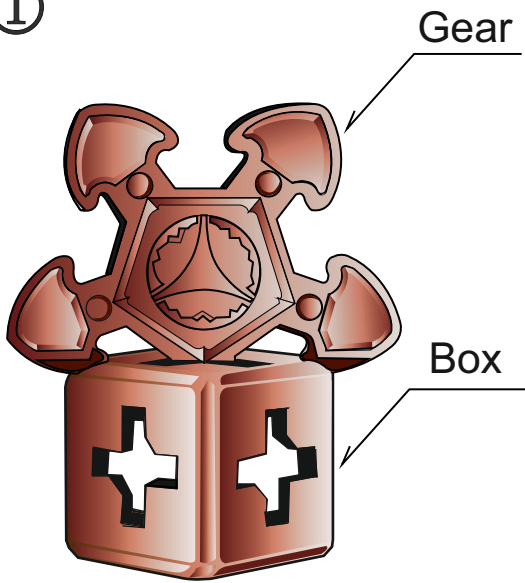

## Huzzle Cast O'Gear

Assembled

Disassembled

①

②

③

**Diagram 2**

④

⑤

	start												finish
Order to line up	Start	1	2	3	4	5	6	7	8	9	10	11	
Tooth number	↑	⑤	①	⑤	④	③	②	③	②	①	⑤	①	
Hole number	↑	ⓕ	ⓔ	ⓑ	ⓒ	ⓓ	ⓕ	ⓔ	ⓑ	ⓒ	ⓓ	ⓐ	

Designer: Oskar van Deventer (NL)

© 2002, 2018 Hanayama Co., Ltd.  
All Rights Reserved