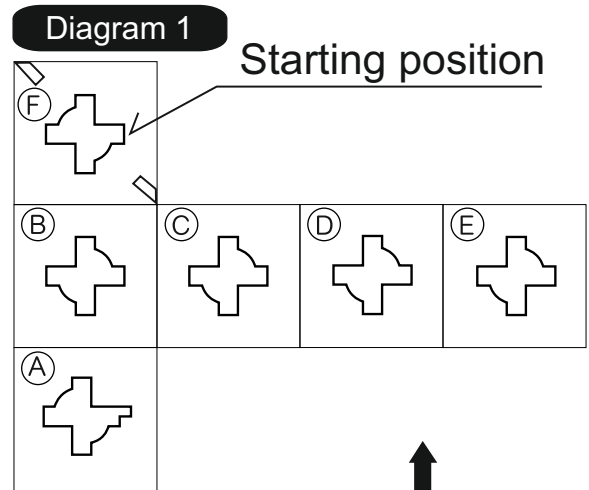

## Huzzle Cast O'Gear

Assembled

Disassembled

①

②

③

**Diagram 2**

④

⑤

	start												finish
Order to line up	Start	1	2	3	4	5	6	7	8	9	10	11	
Tooth number	↑	⑤	①	⑤	④	③	②	③	②	①	⑤	①	
Hole number	↑	ⓕ	ⓔ	ⓑ	ⓒ	ⓓ	ⓕ	ⓔ	ⓑ	ⓒ	ⓓ	ⓐ	

Designer: Oskar van Deventer (NL)

© 2002, 2018 Hanayama Co., Ltd.  
All Rights Reserved