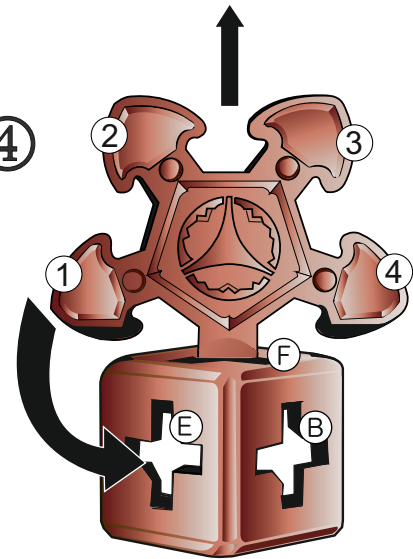

## Huzzle Cast O'Gear

Assembled

Disassembled

①

②

③

**Diagram 2**

④

⑤

	start												finish
Order to line up	Start	1	2	3	4	5	6	7	8	9	10	11	
Tooth number	↑	⑤	①	⑤	④	③	②	③	②	①	⑤	①	
Hole number	↑	ⓕ	ⓔ	ⓑ	ⓒ	ⓓ	ⓕ	ⓔ	ⓑ	ⓒ	ⓓ	ⓐ	

Designer: Oskar van Deventer (NL)

© 2002, 2018 Hanayama Co., Ltd.  
All Rights Reserved