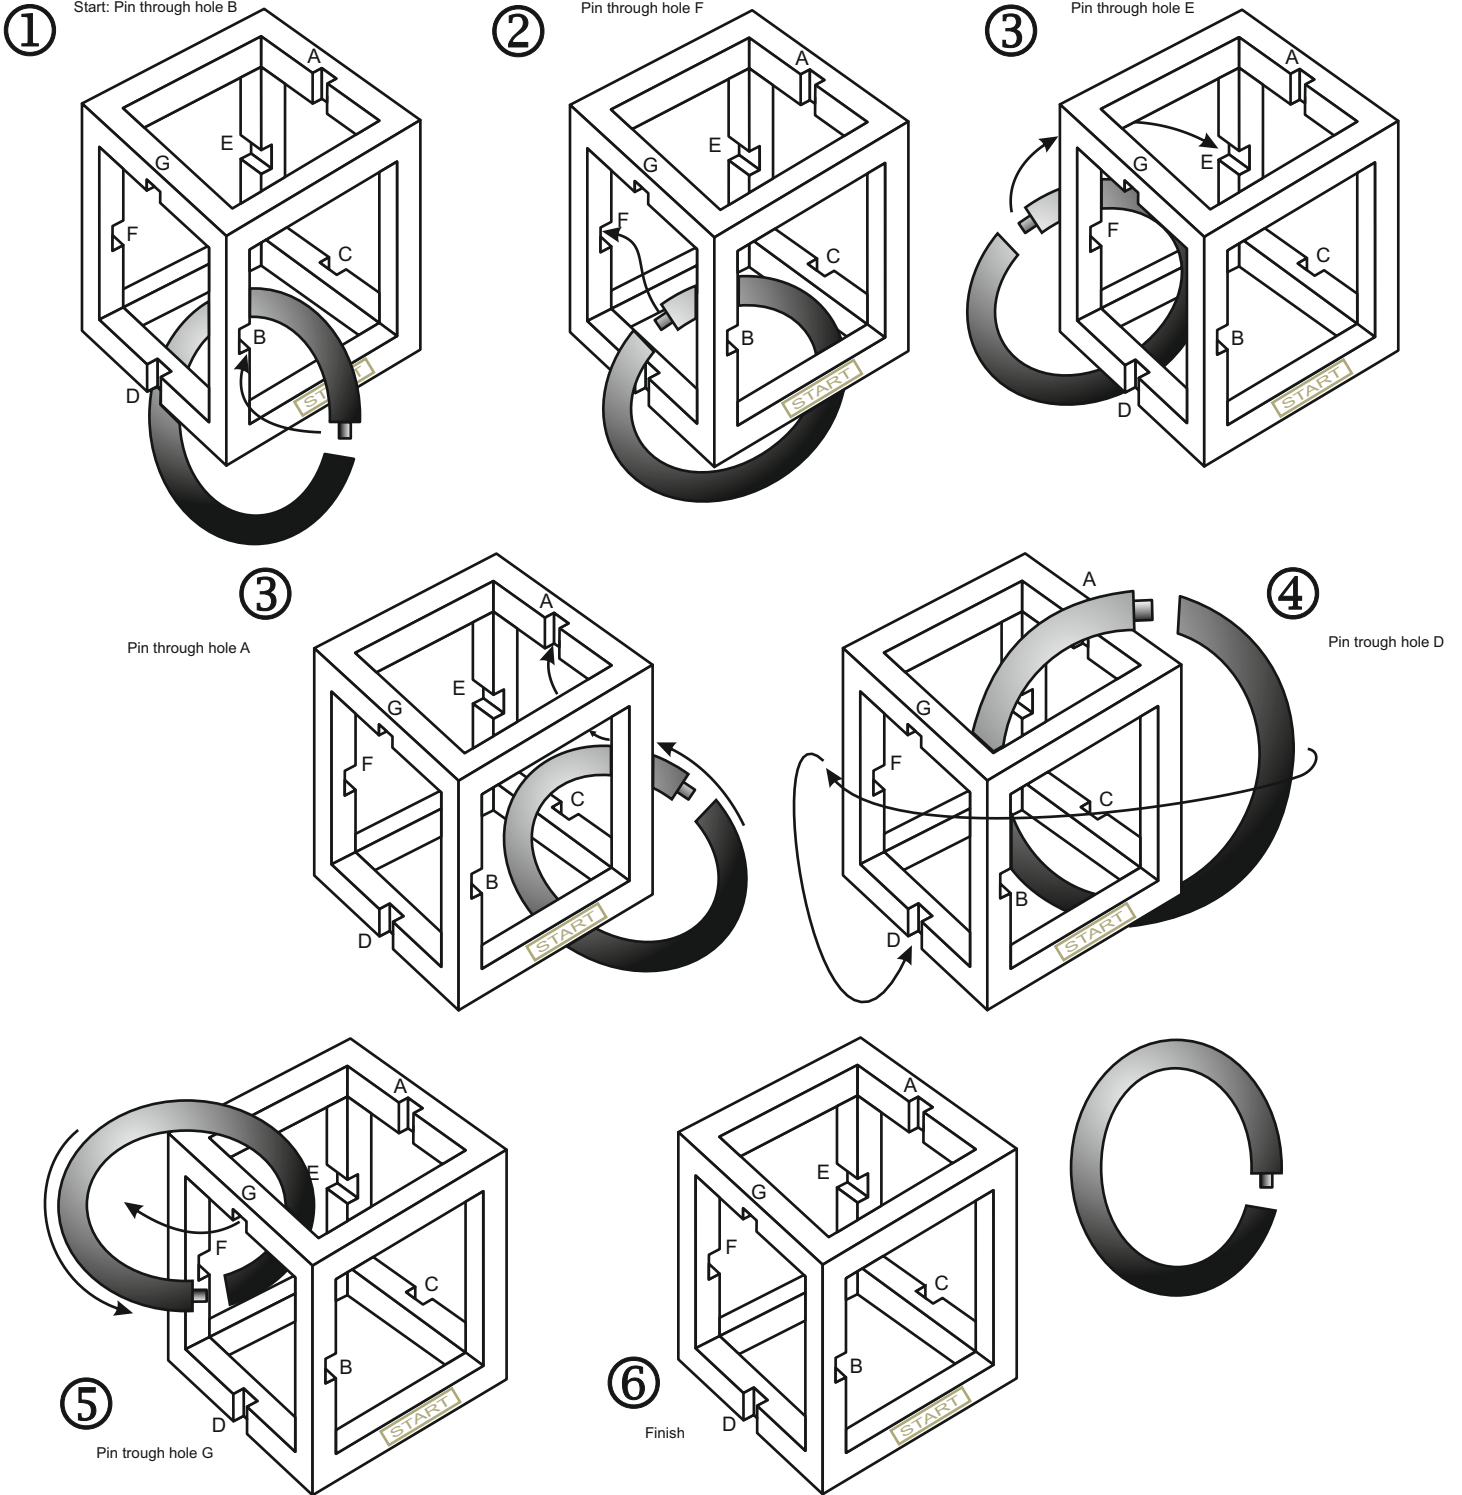

## Huzzle Cast Box

Assembled

Disassembled

Designer: Yuta Akira (JP)

© 2012, 2018 Hanayama Co., Ltd.  
All Rights Reserved

Exclusive European distribution  
by Eureka bvba - 2800 Mechelen, Belgium