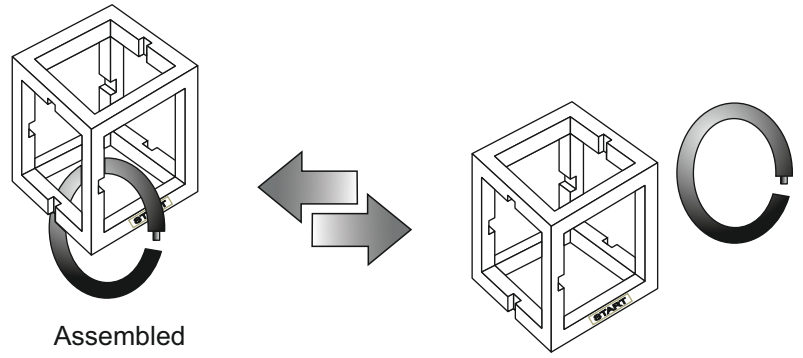

## Huzzle Cast Box

Assembled

Disassembled

Designer: Yuta Akira (JP)

© 2012, 2018 Hanayama Co., Ltd.  
All Rights Reserved

Exclusive European distribution  
by Eureka bvba - 2800 Mechelen, Belgium